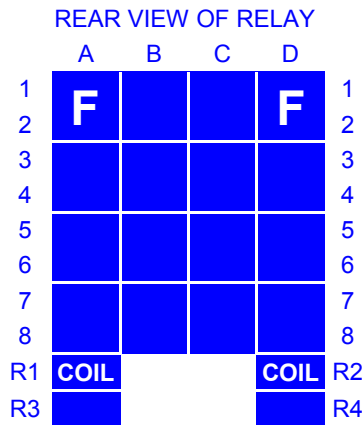

Contact Arrangements.

2F

ZA0011, ZA0021, ZA0051 &
ZA0151

F = Front contact, which is made when the relay is energised. This is a normally open contact.

B = Back contact, which is made when the relay is de-energised and the armature has completed its maximum travel. This is a normally closed contact.