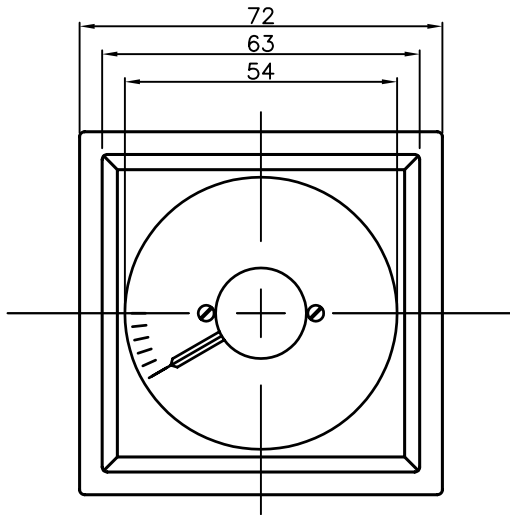

Dimensions:

FRONT VIEW

SIDE VIEW

Accuracy : 1.5% F.S.D.
0.75%/10°C

Operating temp. : -25°C ... +70°C

Humidity : at 40°C max. 95%

Protection : front IP54
rear IP50 (terminals IP00)

Vibrations : 5...150 Hz, 2g random 3 x 5 h acc. EN 61373 (50155)

Shock : acc. EN 61373

Test voltage : 2kV

Illumination : LEDS, any voltage between 24 and 110 V AC or DC

Scale and pointer : Black scale, white pointer and figures

Terminals : Movement: M5, illumination: faston 6,3x0,8
Signal Leds: screw terminals

Glass : low-reflection

Panel-mounting : with two springs, panel-cutout 68x68 mm (+0.8)

IEC 571
EN 60051
EN 50155
EN 50121

0...20 mA
4...20 mA
0...2,5 mA
0...10 V
other inputs on request
zero left or middle

White scale with black pointer and printing
Pointers yellow and red
Brand label on scale
Red-line marking(s) on the scale
Coloured band(s) on the scale

B : Acc. EN50155 (standard)
W : White scale