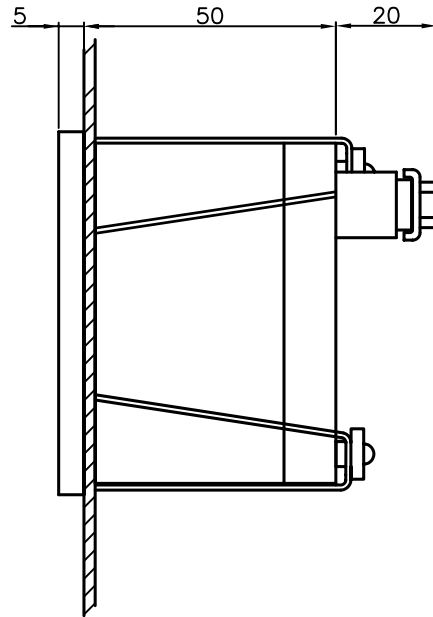

Dimensions:

FRONT VIEW

SIDE VIEW

Accuracy : 1.5% F.S.D.
0.75%/10°C

Operating temp. : -25°C ... +70°C

Humidity : at 40°C max. 95%

Protection : front IP54
rear IP50 (terminals IP00)

Vibrations : 5...150 Hz, 2g random 3 x 5 h acc. EN 61373 (50155)

Shock : acc. EN 61373

Test voltage : 2kV

Illumination : LEDS, any voltage between 24 and 110 V AC or DC

Scale and pointer : Black scale, white pointer and figures

Terminals : Movement: M5, illumination: faston 6,3x0,8
Signal Leds: screw terminals

Glass : low-reflection

Panel-mounting : with two springs, panel-cutout 68x68 mm (+0.8)

IEC 571
EN 60051
EN 50155
EN 50121

0...20 mA
4...20 mA
0...2,5 mA
0...10 V
other inputs on request
zero left or middle

White scale with black pointer and printing
Pointers yellow and red
Brand label on scale
Red-line marking(s) on the scale
Coloured band(s) on the scale

B : Acc. EN50155 (standard)
W : White scale